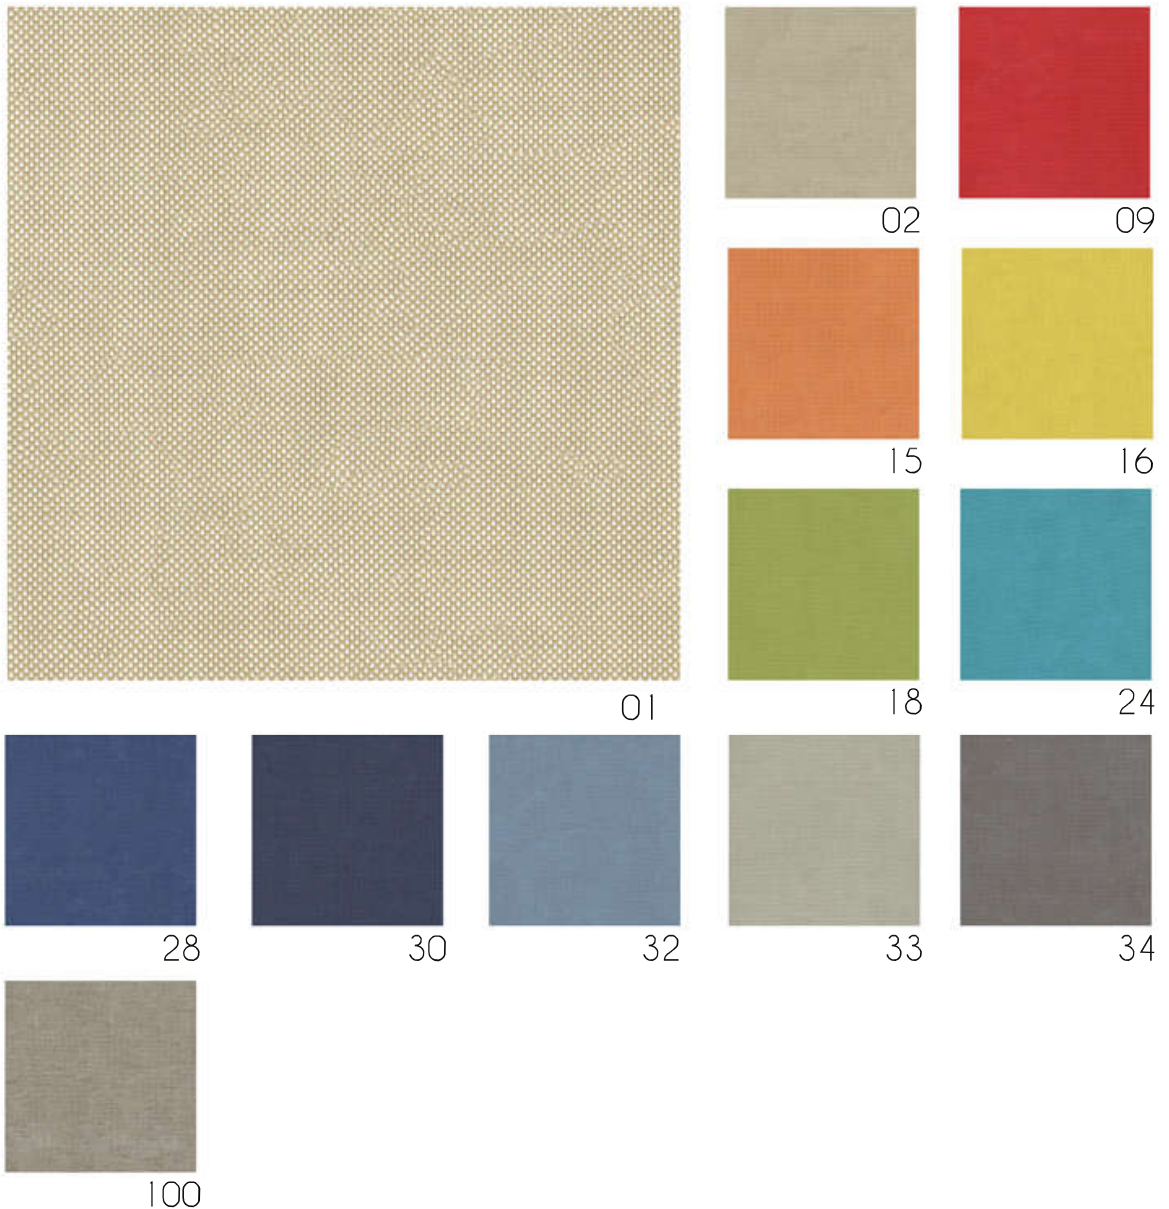

NARIO OUTDOOR

TECHNICAL INFORMATIONS

Weight: 263 gr/m²

Width: 140 cm

Composition: %100 Olefin

Colour Quantity: 6