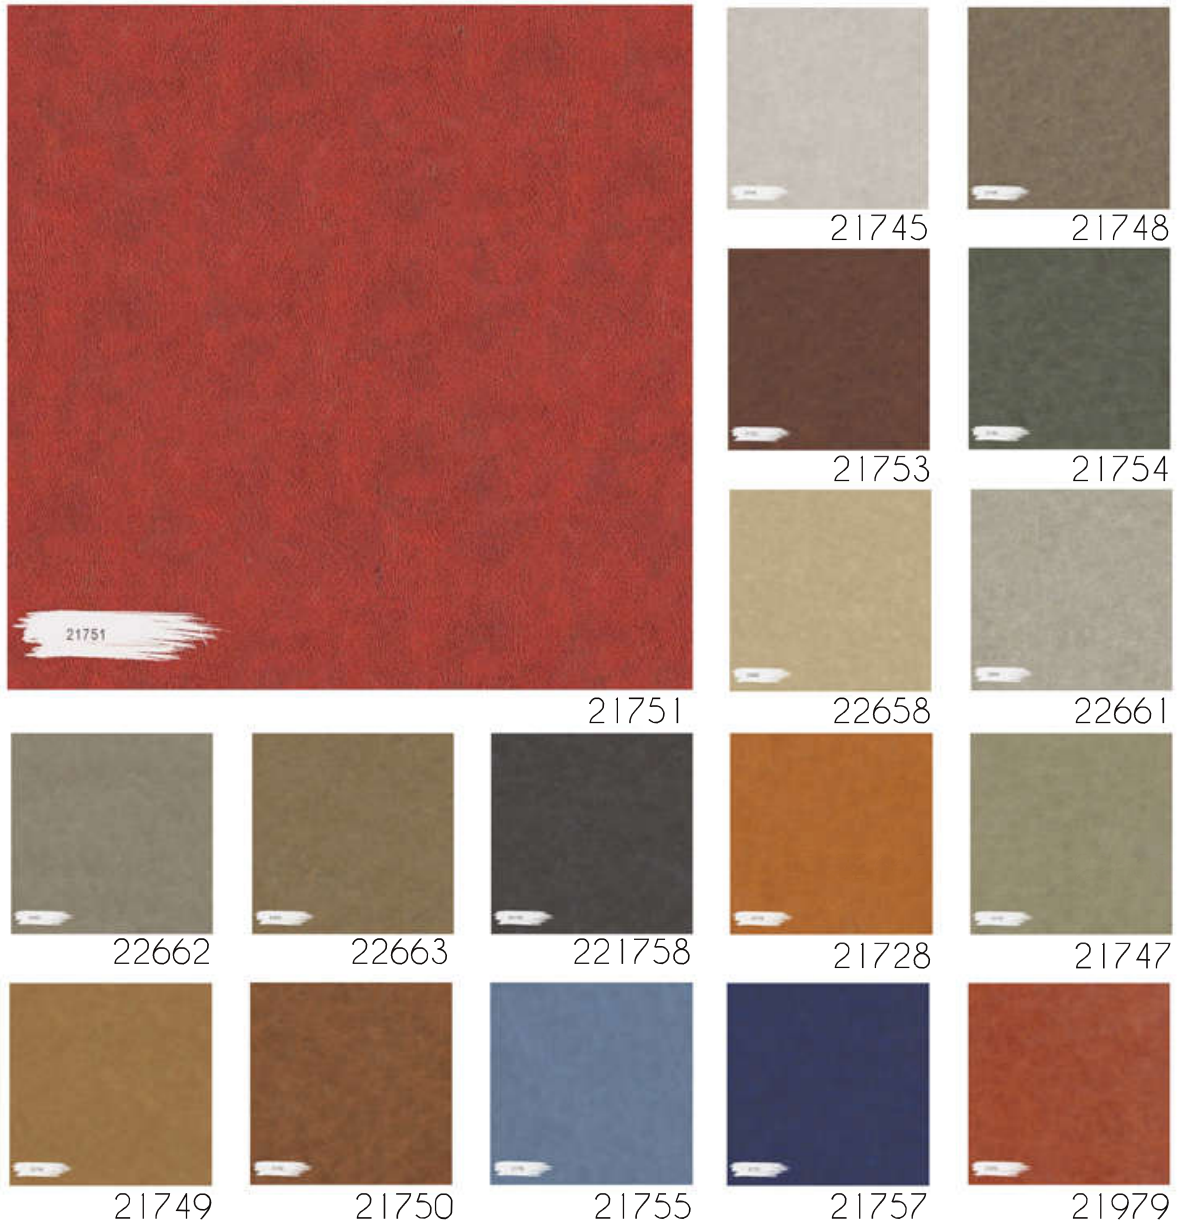

Weight: 650 gr/m²

Width: 140 cm

Composition: %87 PVC %10 PES %3 PU

Pattern: Straight

Leather Type: Faux Leather

Colour Quantity: 24

CANYON FR

TECHNICAL INFORMATION